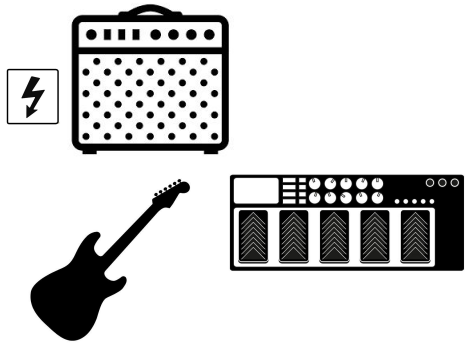

Bühnenplan Kraut & Ruhm

Simon (Git2)

Caro (Drums)

Andreas (Bass)

Legende:

-  230V Anschluss
-  Monitor

Felix (Git/BackVoc)

Miri (Voc/Keys)